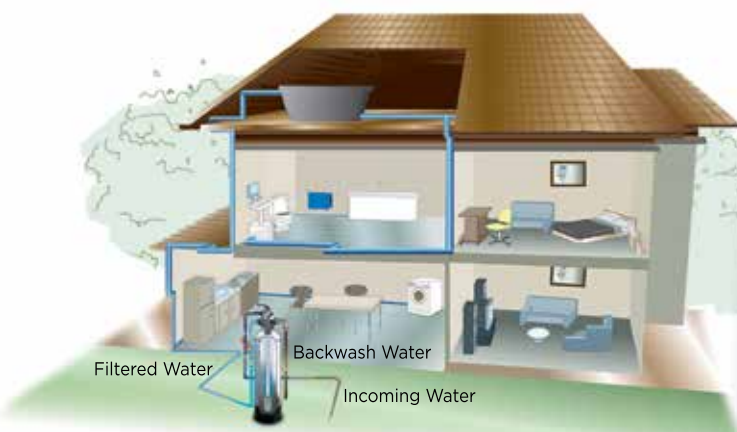

Strength and Durability
ActiveZeo WM's innovative design and superior construction techniques provide it the strength to cope with working pressures up to 700kPa. (Equivalent to 71 tonnes per square meter.)

Refined Filament Winding
Waterco's advanced filament winding machine winds continuous strands of fibreglass onto the filter's inner tank to strengthen the filter so that it is able to withstand high water pressures as well as fluctuating water pressures.

ActiveZeo WM300 MKIII & WM250 MKIII Product Specifications

Inner Diameter	Overall Width	Overall Height	Valve Size	Filter Area	Bed Depth	Max. Flow Rate	Max. Working Pressure
mm	mm	mm	mm	m²	mm	lpm	kPa
300	322	1366	40	0.07	600	42	700
250	304	1385	40	0.05	600	29	700

Why Choose A Fibreglass Wound Filter?

Currently fibreglass wound filters are rapidly replacing steel filters in numerous water applications around the world.

Fibreglass vessels have a seamless construction unlike steel vessels, which have welded joints that may leak or blow out.

Fibreglass vessels do not corrode, rust or leave any unsightly stains.

OFFICES - AUSTRALIA

NSW - Sydney (Head Office)
Tel: +61 2 9898 8600
QLD - Brisbane
Tel: +61 7 3299 9900
VIC/TAS - Melbourne
Tel: +61 3 9764 1211
WA - Perth
Tel: +61 8 9273 1900
SA/NT - Adelaide
Tel: +61 8 8244 6000
ACT Distribution
Tel: +61 2 6280 6476

OFFICES - OVERSEAS

Waterco (Europe) Limited
Sittingbourne, Kent, UK
Tel: +44 (0) 1795 521 733
Waterco (USA) Inc
Augusta, Georgia, USA
Tel: +1 706 793 7291
Waterco Canada
Boucherville, Quebec, Canada
Tel: +1 450 748 1421
Waterco (NZ) Limited
Auckland, New Zealand
Tel: +64 9 525 7570

Waterco (C) Limited
Guangzhou, China
Tel: +86 20 3222 2180

Waterco (Far East) Sdn Bhd
Selangor, Malaysia
Tel: +60 3 6145 6000
PT Waterco Indonesia
Jakarta, Indonesia
Tel: +62 21 4585 1481

Waterco Singapore Intl Pte Ltd
Nehsons Building, Singapore
Tel: +65 6344 2378

DISTRIBUTED BY: