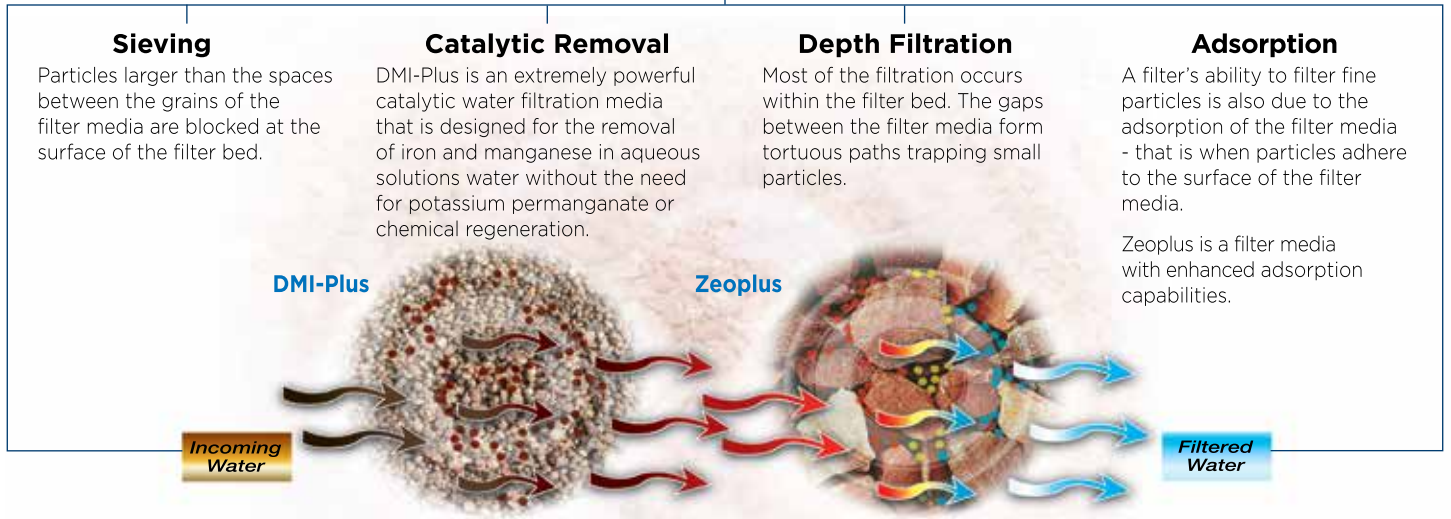

WM250
MK III

WATERCO
water, the liquid of life
www.waterco.com

ActiveZeo WM Series filters all the water entering the house, providing clear water to every tap.

- Clear water for cooking and cleaning
- Cleaner, brighter laundry
- Refreshing baths and showers
- Extended service life of drinking water purifiers

The Filtration Process

Micron WM series filter is capable of filtering out particles as small as 10 microns (0.01mm) along with iron and manganese removal.

Strength and Durability
ActiveZeo WM's innovative design and superior construction techniques provide it the strength to cope with working pressures up to 700kPa. (Equivalent to 71 tonnes per square meter.)

Refined Filament Winding
Waterco's advanced filament winding machine winds continuous strands of fibreglass onto the filter's inner tank to strengthen the filter so that it is able to withstand high water pressures as well as fluctuating water pressures.

Why Choose A Fibreglass Wound Filter?

Currently fibreglass wound filters are rapidly replacing steel filters in numerous water applications around the world.

Fibreglass vessels have a seamless construction unlike steel vessels, which have welded joints that may leak or blow out.