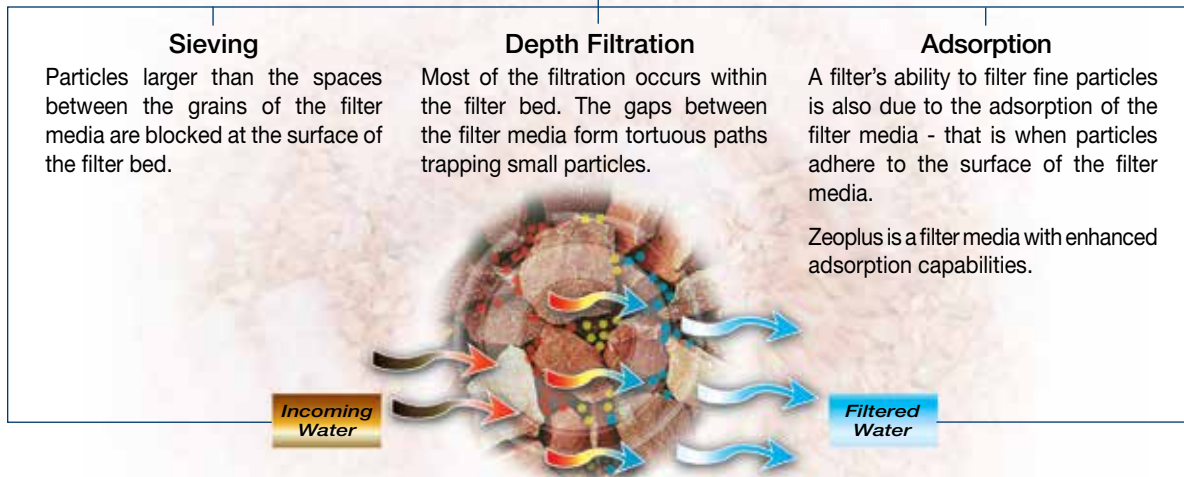

MICRON
W300

MICRON
W250

Enjoy clear water through your whole house

Effective Filtration
Minimal Maintenance
Dependable Strength and Durability

WATERCO
water, the liquid of life

www.waterco.com

Micron W Series filters all the water entering the house, providing clear water to every tap.

- Clear water for cooking and cleaning
- Cleaner, brighter laundry
- Refreshing baths and showers
- Extended service life of drinking water purifiers

The Filtration Process

Micron W series filter is capable of filtering out particles as small as 10 microns (0.01mm).