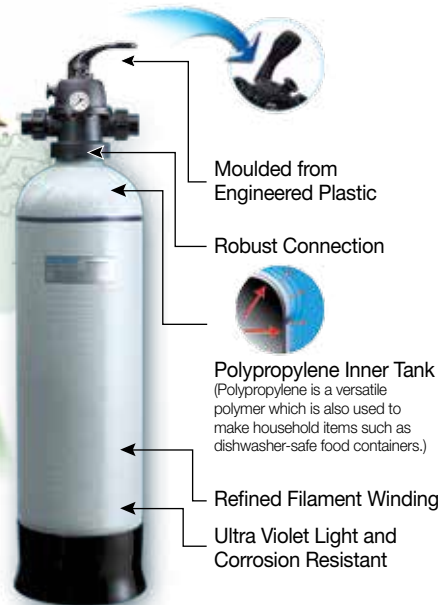

Strength and Durability
A Micron W's innovative design and superior construction techniques provide it the strength to cope with working pressures up to 700kPa. (Equivalent to 71 tonnes per square meter.)

Refined Filament Winding
Waterco's advanced filament winding machine winds continuous strands of fibreglass onto the filter's inner tank to strengthen the filter so that it is able to withstand high water pressures as well as fluctuating water pressures.

Currently fibreglass wound filters are rapidly replacing steel filters in numerous water applications around the world.

Fibreglass vessels have a seamless construction unlike steel vessels, which have welded joints that may leak or blow out.

Fibreglass vessels do not corrode, rust or leave any unsightly stains.

Please Note: Micron W Series filters do not filter out chlorine

The local water authority adds a safe consumption level of chlorine to disinfect your water supply. The removal of chlorine may result in the proliferation of bacteria in your water tank.

Waterco recommends the use of a carbon-based water filter only at the 'point-of-use' e.g. kitchen sink.

Why Choose A Fibreglass Wound Filter?

OFFICES - AUSTRALIA
NSW - Sydney (Head Office)
Tel: +61 2 9898 8600
QLD - Brisbane
Tel: +61 7 3299 9900
VIC/TAS - Melbourne
Tel: +61 3 9764 1211
WA - Perth
Tel: +61 8 9273 1900
SA/NT - Adelaide
Tel: +61 8 8244 6000
ACT Distribution
Tel: +61 2 6280 6476

OFFICES - OVERSEAS
Waterco (Europe) Limited
Sittingbourne, Kent, UK
Tel: +44 (0) 1795 521 733
Waterco (USA) Inc
Augusta, Georgia, USA
Tel: +1 706 793 7291
Waterco Canada
Boucherville, Quebec, Canada
Tel: +1 450 748 1421
Waterco (NZ) Limited
Auckland, New Zealand
Tel: +64 9 525 7570

Waterco (C) Limited
Guangzhou, China
Tel: +86 20 3222 2180

Waterco (Far East) Sdn Bhd
Selangor, Malaysia
Tel: +60 3 6145 6000

PT Waterco Indonesia
Jakarta, Indonesia
Tel: +62 21 4585 1481

Waterco Singapore Intl Pte Ltd
Nehsons Building, Singapore
Tel: +65 6344 2378

DISTRIBUTED BY:

WATERCO
water, the liquid of life