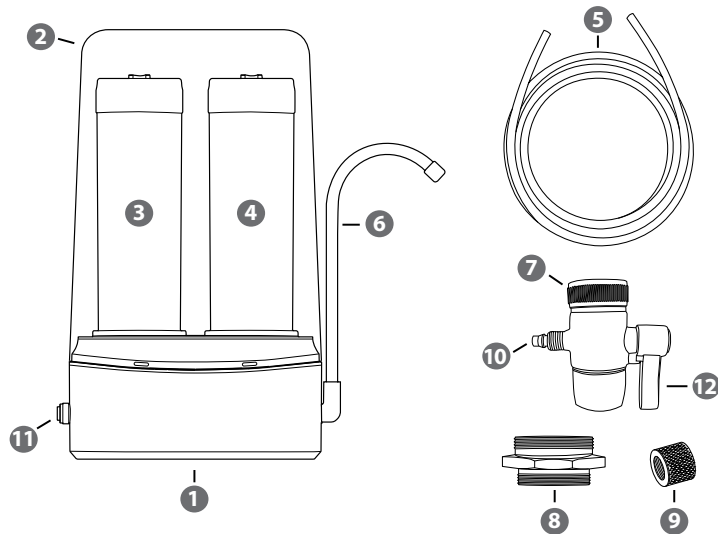

Contents

1. two stage filtration unit
2. filter cover
3. PP Sediment Cartridge Filter
4. disruptor cartridge filter
5. hose
6. chrome plated tap spout
7. chrome plated faucet end
8. hexagonal thread adapter
9. round threaded nut
10. inlet spout nipple
11. filter unit inlet
12. control valve

Pack includes base unit with cartridges, chrome faucet & fittings

Product technical specifications

Flow rate	1.8L/min
Max. pressure	400 kPa / 60 psi
Filter capacity	3000L
Water source	municipal water
Filter life	6 months*
Single Unit	230mm (L) x 156mm (W) x 330mm (H)
Packaged Weight	Approx. 1.79kg
Maximum Operating Temperature	Do not use HOT/Warm water

Warranty: The Finsbury Counter Top Water Filter is warranted to be free from defects in material and workmanship for a period of one (1) year from date of purchase. Warranty on consumable products such as filters cartridges does not apply.

CONTACT WATERCO

Waterco's head office is situated in Sydney, Australia with international offices, manufacturing plants and warehouses located in Australia, New Zealand, Malaysia, Indonesia, Singapore, China, the US, Canada and the UK.

OFFICES - AUSTRALIA

NSW - Sydney (Head Office)
Tel: +61 2 9898 8600
QLD - Brisbane
Tel: +61 7 3299 9900
VIC/TAS - Melbourne
Tel: +61 3 9764 1211
WA - Perth
Tel: +61 8 9273 1900
SA/NT - Adelaide
Tel: +61 8 8244 6000
ACT Distribution
Tel: +61 2 6280 6476

OFFICES - OVERSEAS

Waterco (Europe) Limited
Sittingbourne, Kent, UK
Tel: +44 (0) 1795 521 733
Waterco (USA) Inc
Augusta, Georgia, USA
Tel: +1 706 793 7291
Waterco Canada
Boucherville, Quebec, Canada
Tel: +1 450 748 1421
Waterco (NZ) Limited
Auckland, New Zealand
Tel: +64 9 525 7570

Waterco (C) Limited
Guangzhou, China
Tel: +86 20 3222 2180

Waterco (Far East) Sdn Bhd
Selangor, Malaysia
Tel: +60 3 6145 6000

PT Waterco Indonesia
Jakarta, Indonesia
Tel: +62 21 4585 1481

Waterco Singapore Intl Pte Ltd
Nehsons Building, Singapore
Tel: +65 6344 2378

DISTRIBUTED BY:

WATERCO
water, the liquid of life